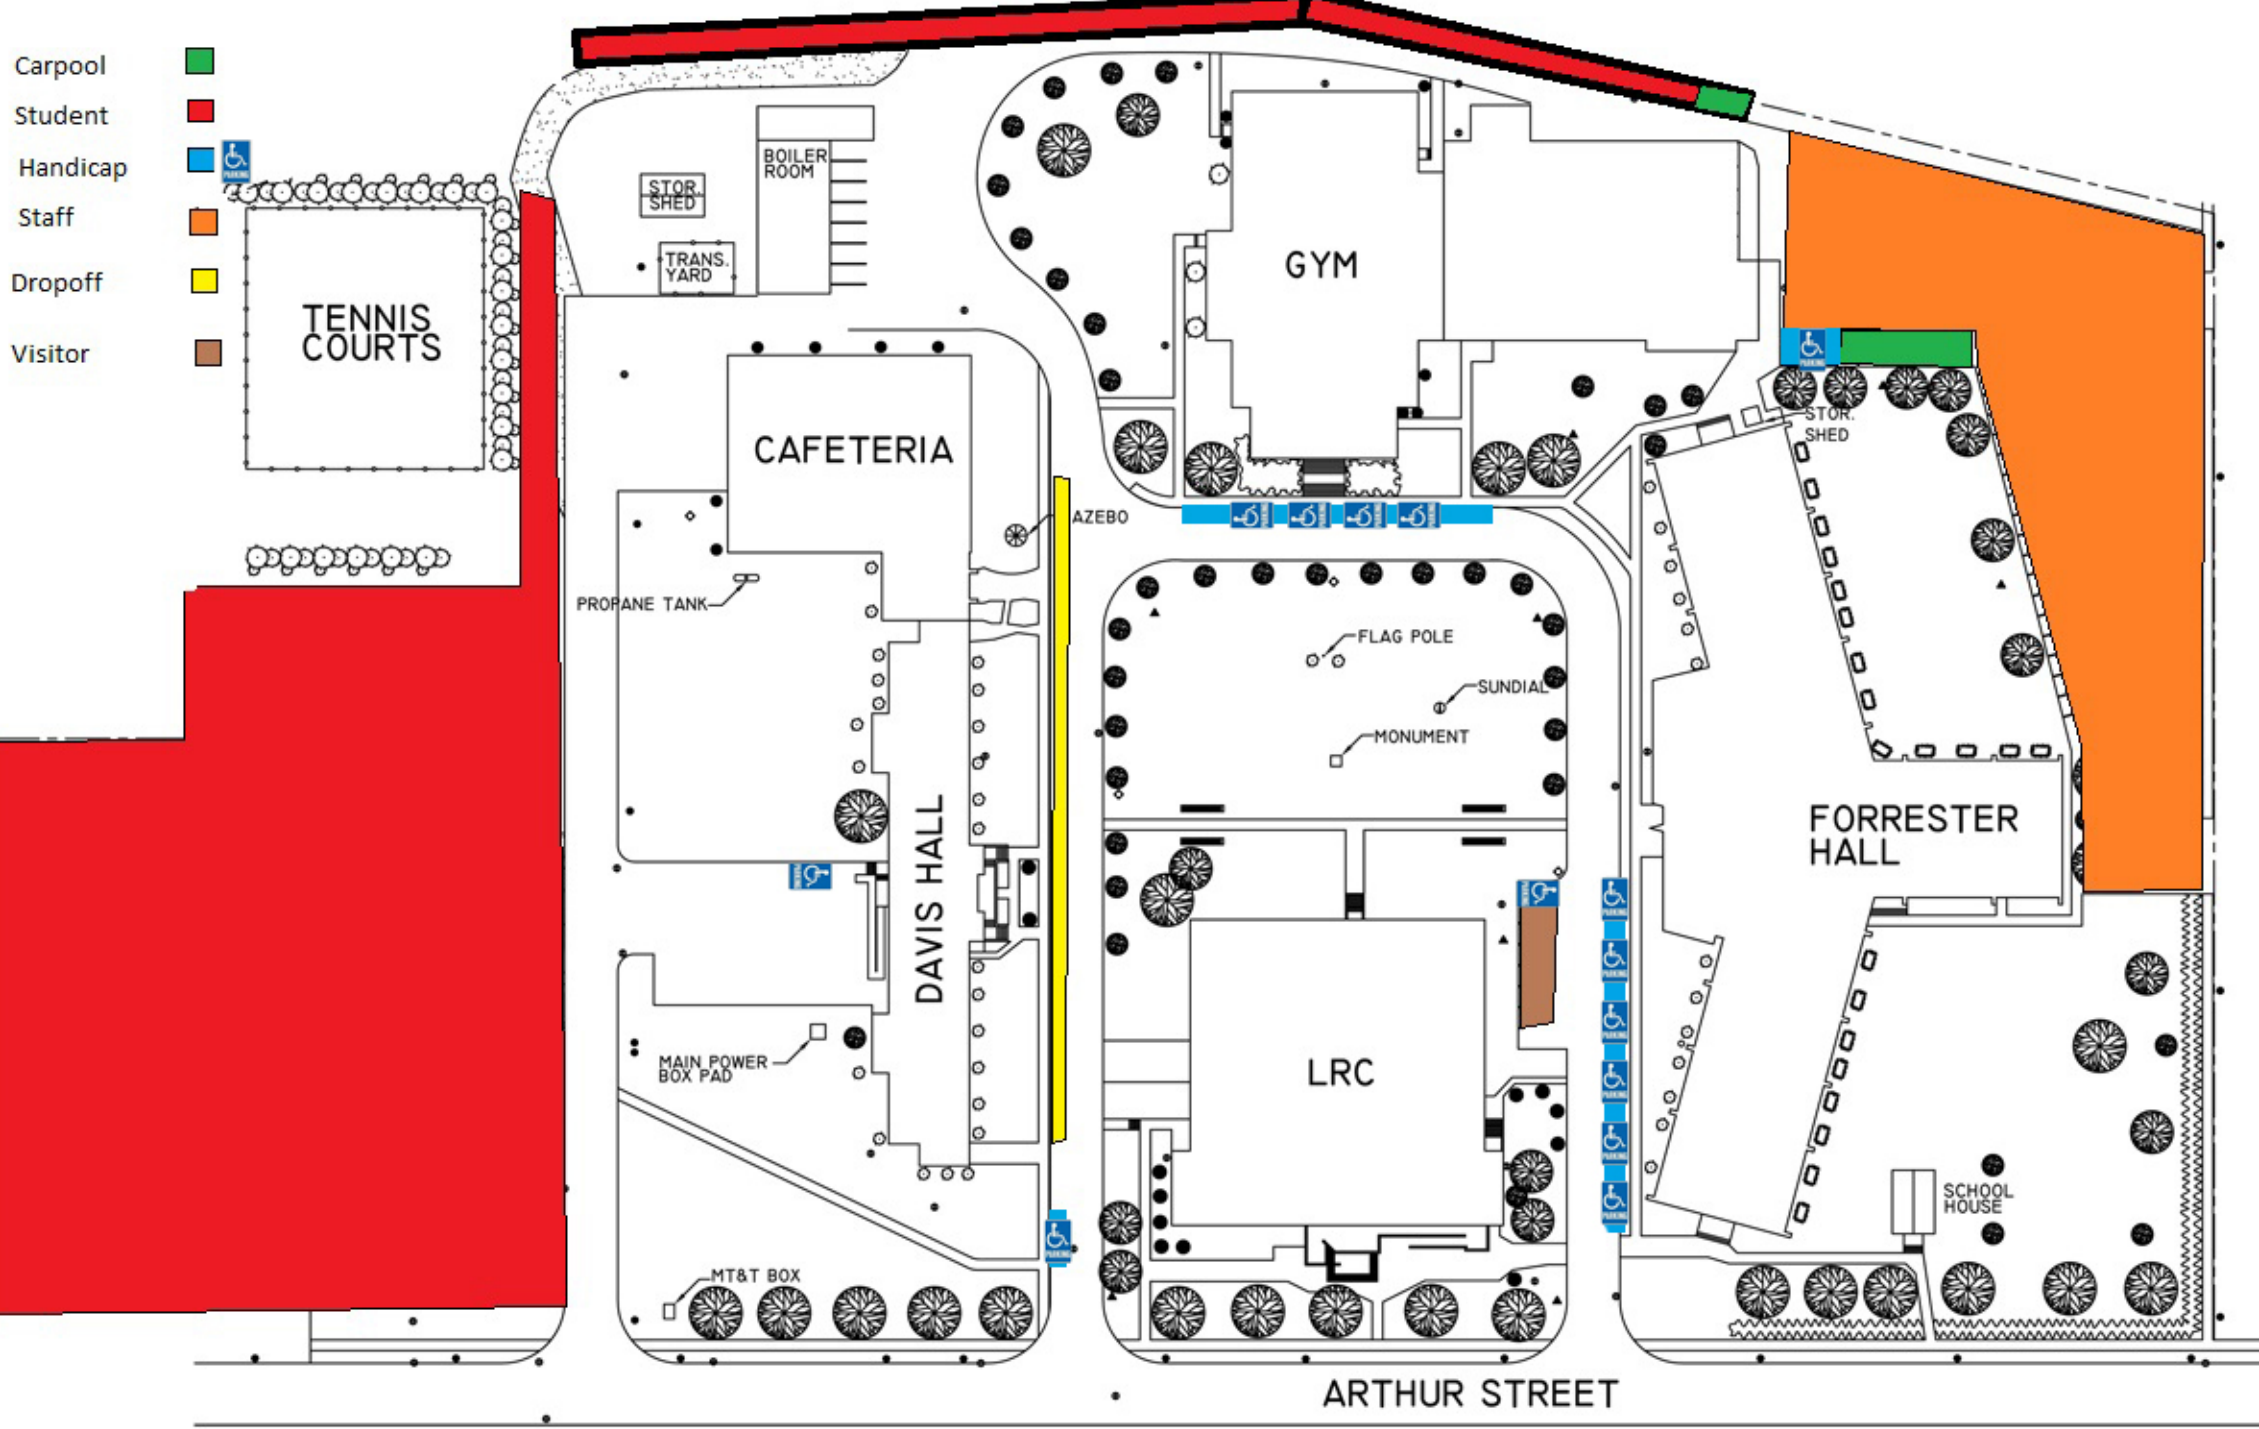

- Carpool
- Student
- Handicap ♿
- Staff
- Dropoff
- Visitor

TENNIS COURTS

STOR. SHED

BOILER ROOM

TRANS. YARD

GYM

CAFETERIA

AZEBO

PROPANE TANK

♿ ♿ ♿ ♿

FLAG POLE

SUNDIAL

MONUMENT

DAVIS HALL

MAIN POWER BOX PAD

LRC

FORRESTER HALL

STOR. SHED

MT&T BOX

SCHOOL HOUSE

ARTHUR STREET