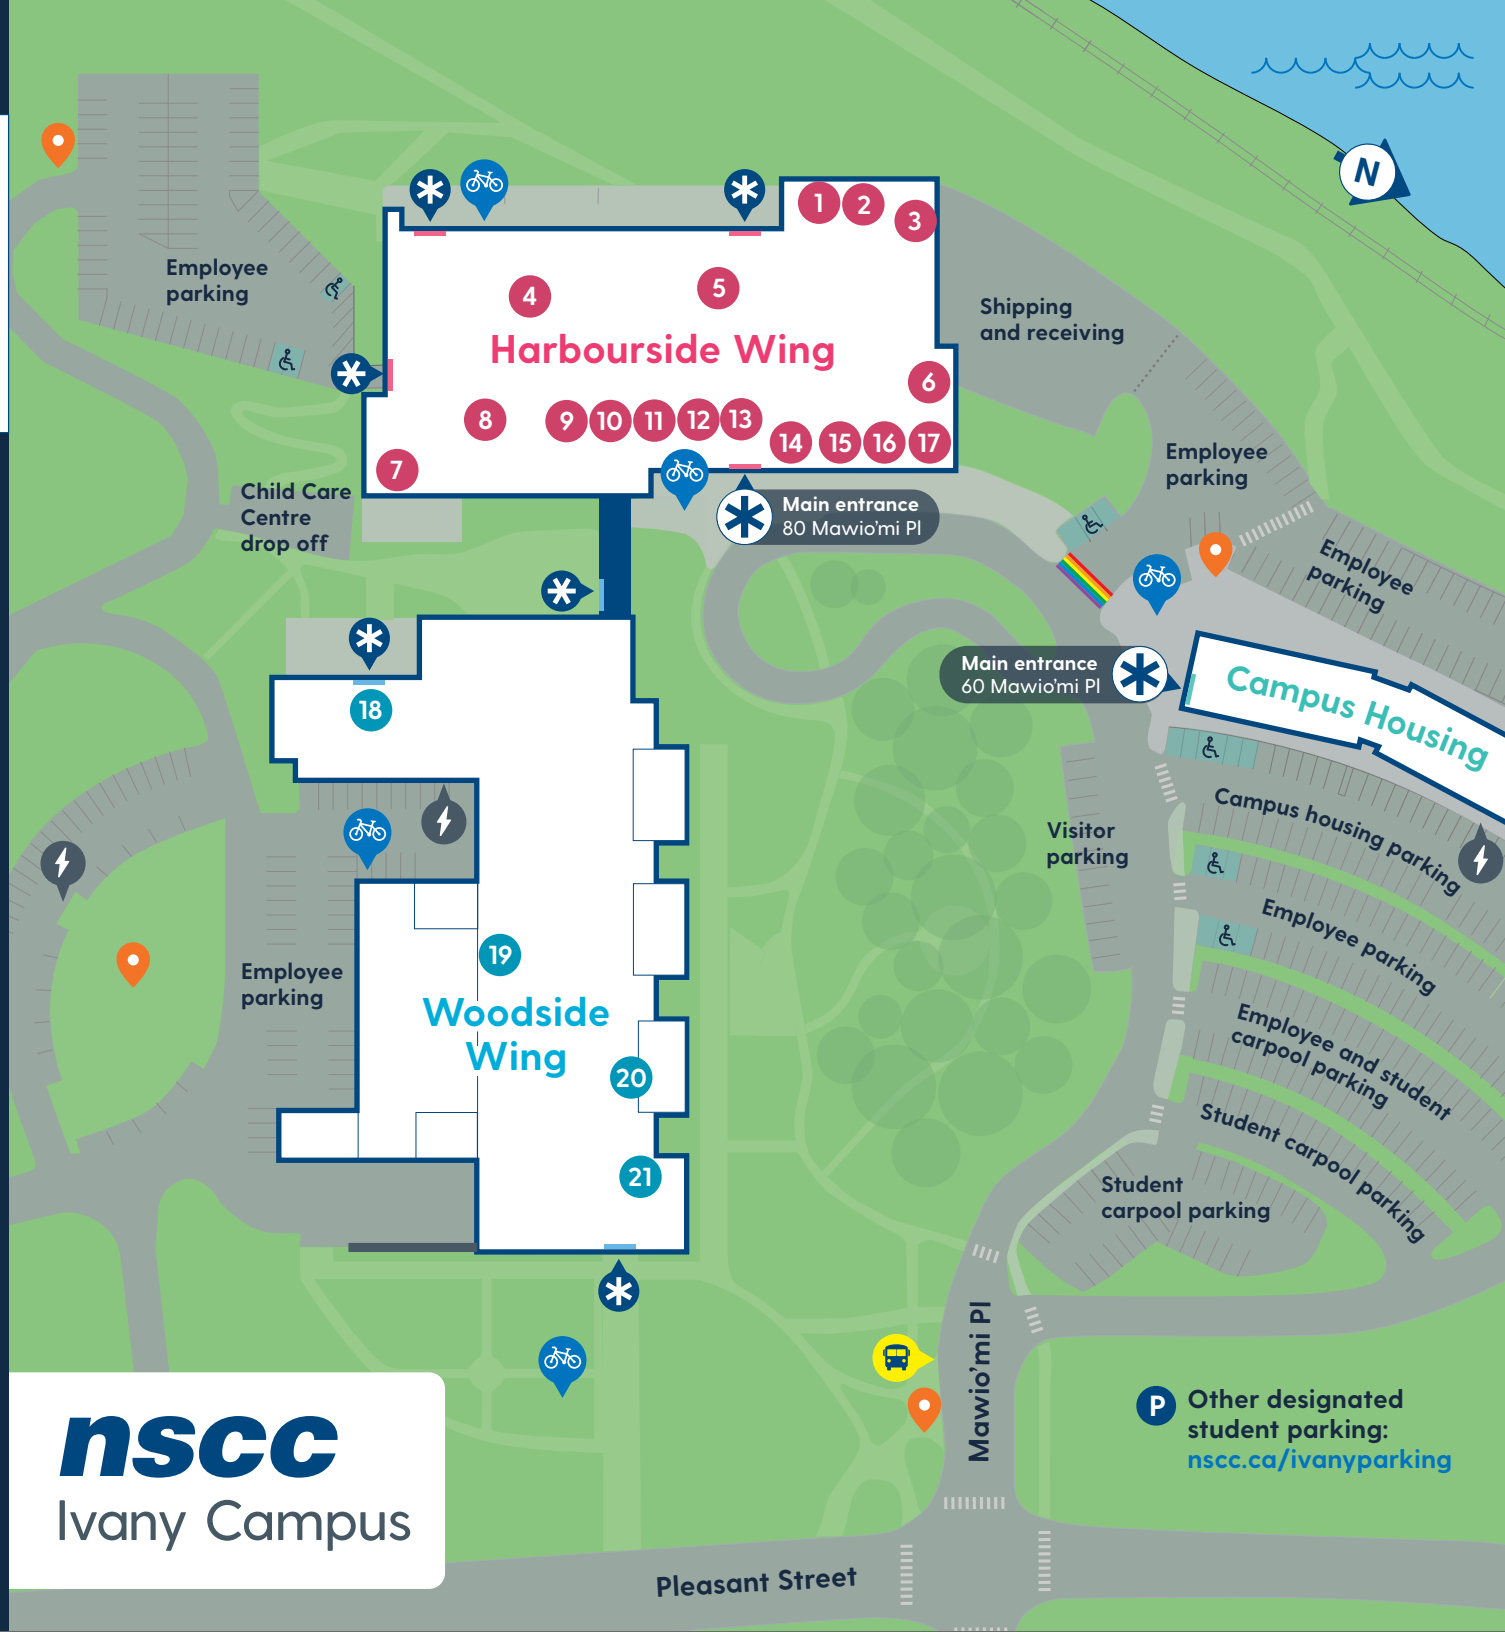

Welcome to Ivany Campus

 Main entrance
 Secondary entrance
 Muster area
 Electric vehicle charging
 Bike rack
 Shuttle bus stop

Harbourside Wing

- 1** Student Lounge - Floor 2
- 2** Cafeteria - Floor 2
- 3** Campus Boardroom - Floor 5
- 4** Academic Support Hub and Testing Centre - Floor 2
- 5** Library and Learning Commons - Floor 2
- 6** Counselling and Wellness Hub - Floor 2, Room 2110
- 7** Mawio'mi Child Care Centre - Floor 3
- 8** Presentation Theatre and Gallery - Floor 2
- 9** Student Association Office - Floor 5
- 10** Etl-mawieykw Indigenous Student Centre - Floor 3, Room 3170
- 11** Bookstore - Floor 3
- 12** IT Support - Floor 4, Room 4190
- 13** Food Pantry - Floor 5
- 14** Business and Registrar Office - Floor 2
- 15** Student Advising Hub and Africentric Student Space - Floor 3, Room 3130
- 16** Principal's Office - Floor 5
- 17** Fitness Centre and Spiritual Room - Floor 5

Woodside Wing

- 18** Conferences and Events Wing - Floor 4
- 19** Trades and Applied Research Shops and Labs - Floor 3
- 20** Tim Hortons - Floor 3
- 21** Centre for Built Environment Expo - Floor 3

nscC
Ivany Campus

P Other designated student parking:
nscC.ca/ivanyparking